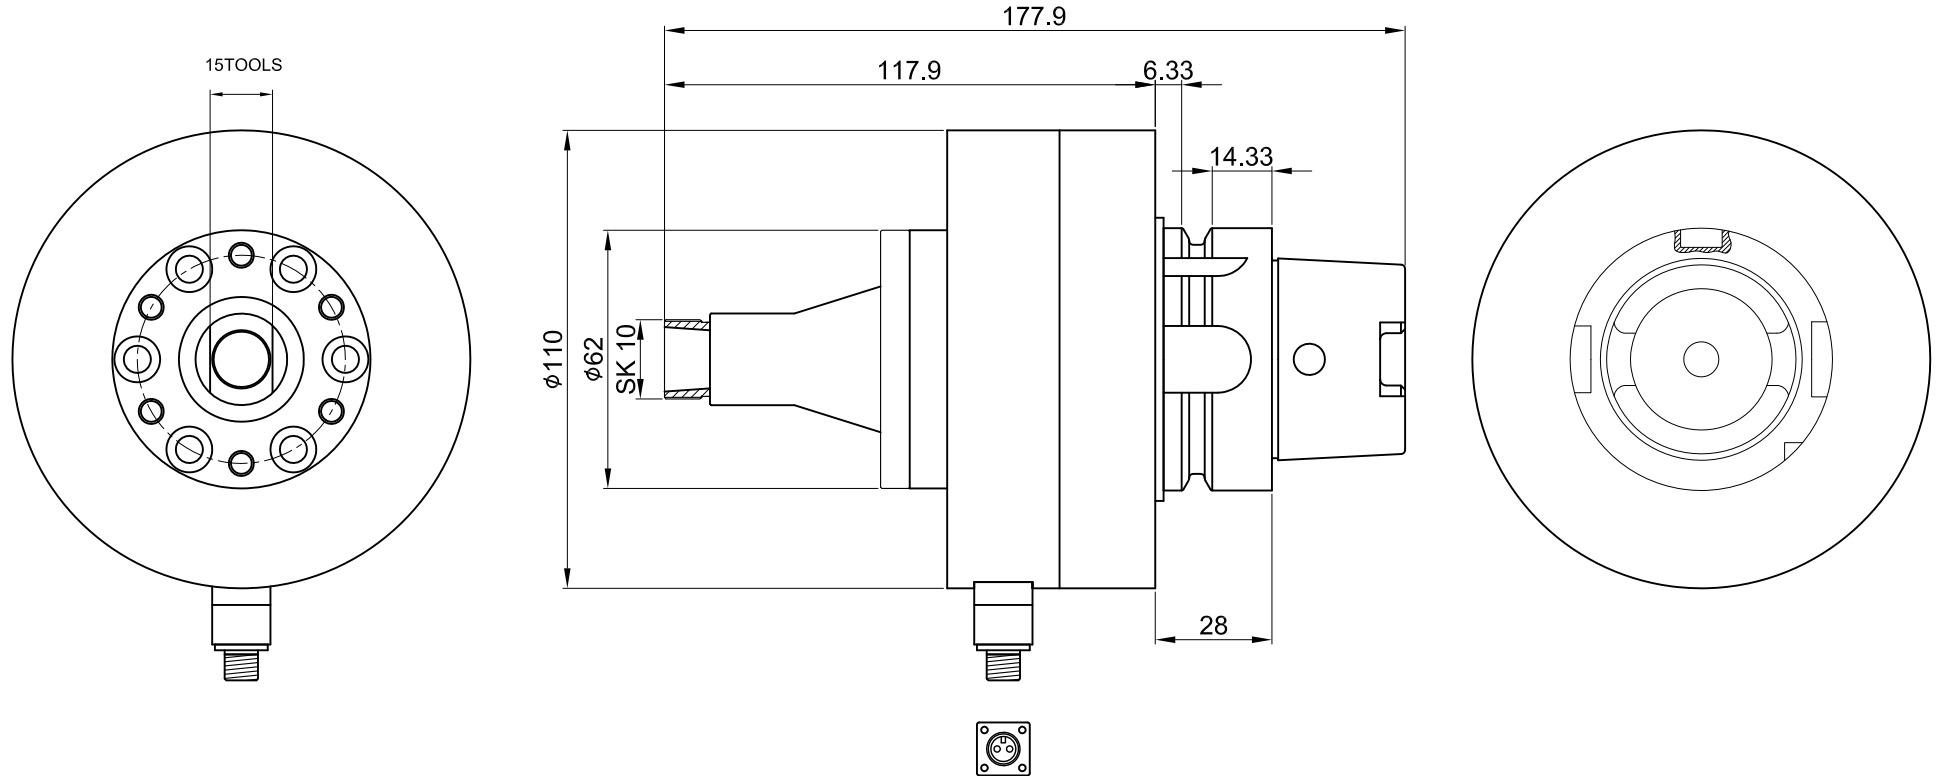

High Precision Two Dimensional Manual Ultrasonic Tool Actuator

2DMUTH - KHS63A - SK10

**The manufacturer has the power to change the performance and appearance dimensions.
The change is made to the advanced method of the product.**